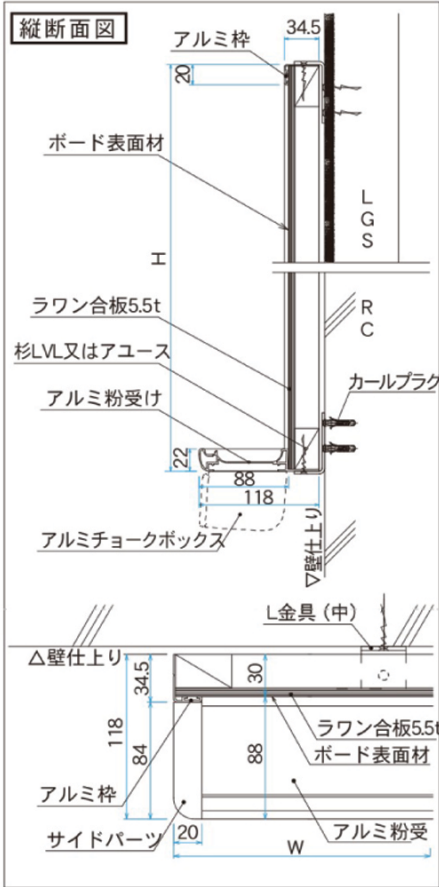

アルミ枠

木 枠

樹脂枠

❶木枠は組立が必要になります。